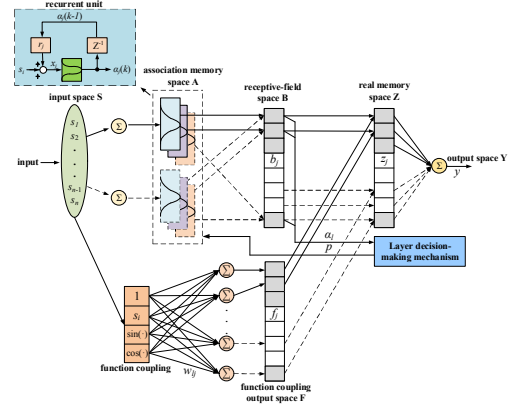

國立台灣大學  
National Taiwan  
University

E-mail:  
[sywang@ntut.edu.tw](mailto:sywang@ntut.edu.tw)

■ 研究領域  
智慧型物聯網  
(IoT & WoT)應用設計

- IoT & WoT模糊控制應用
- IoT & WoT類神經網路應用
- IoT & WoT小腦模型控制器應用

■ 近期研究主題

- 物聯網(IoT & WoT)與類神經網路應用設計
- 物聯網(IoT & WoT)與小腦模型控制器應用設計
- 物聯網(IoT & WoT)與模糊控制應用設計
- 物聯網(IoT & WoT)環境監控系統應用設計
- 物聯網(IoT & WoT)健康照護系統應用設計

■ Research Area  
Intelligent IoT and Web of Things (WoT) Control

- IoT & WoT with Fuzzy Control
- IoT & WoT with Neural Network
- IoT & WoT with Cerebellum Model Articulation Controller (CMAC)

■ Recent Topics

- Designs and Applications of Neural Network on IoT (WoT)
- Designs and Applications of Fuzzy CMAC on IoT (WoT)
- Designs and Applications of Fuzzy Control on IoT (WoT)
- Designs and Applications of Environmental Monitoring System on IoT (WoT)
- Designs and Applications of Health care system on IoT (WoT)