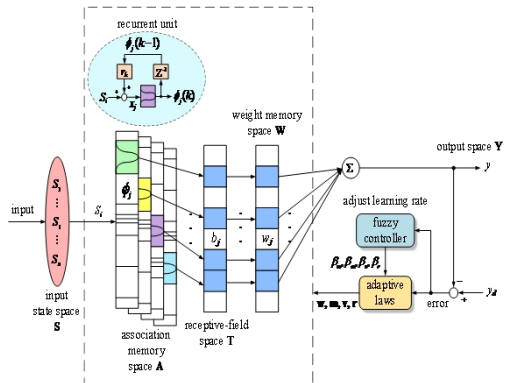

模糊遞迴小腦模型控制器
Fuzzy Recurrent CMAC